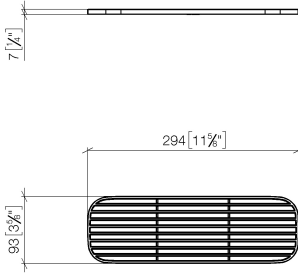

Grid element - Taupe

82 482 970

- high-quality plastic grid elements
- plastic grid elements

NOTE: Grid elements must be ordered separately.

	Taupe	82 482 970-53
	Matte Black	82 482 970-33
	Creamy White	82 482 970-51
	Light Grey	82 482 970-52

Grid element - Taupe

82 482 970

mm [inches]

Grid element - Taupe

82 482 970